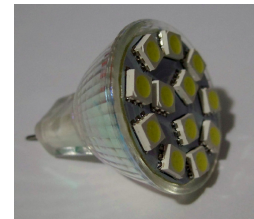

Reorder No 142 Part No: ASL-0023011 RRP \$44

ROUND RECESSED DOWNLIGHT

Plastic housing with chrome bessel

9 x cool white SMD Leds 7cm diam, 1.5cm high

Reorder No 142-DL Part No ASL-0016011 RRP\$35.20

SMALL ROUND INTERIOR with Switch

NEW LINE MR16

24 x SMD LEDs

5watt 400 Lumens 12volt

cool or warm white

Reorder No 144-5w Part No ASL-MR16-24 RRP \$44.00

MR11

12 LED 10-30volt DC 2.8watt 120 degree 0.22amp @ 12.8v

Life span up to 100 000 hours equivalent to 25w incandescent bulb

Reorder No 153 Part No ASL-0211202WW 154 Part No ASL-0211201CW RRP \$35.40

SWIVEL LED 3 lengths available

6" (150mm) 12LED 12v 1.44w 0.1amp @ 12.8v

Reorder No 148 Part No: ASL0023051-6"swivel RRP \$33

12" (300mm) 24LED 12v 2.16w 0.17amp @ 12.8v

149 Part No: ASL0023054-12"swivel RRP \$48.40

18" (450mm) 36 LED 12v 2.88w 0.23 amp @ 12.8v

150 Part No: ASL0023057-18"swivel RRP \$ 77

Rotating frame to adjust light direction

frosted plastic lens & white painted aluminium extrusion frame