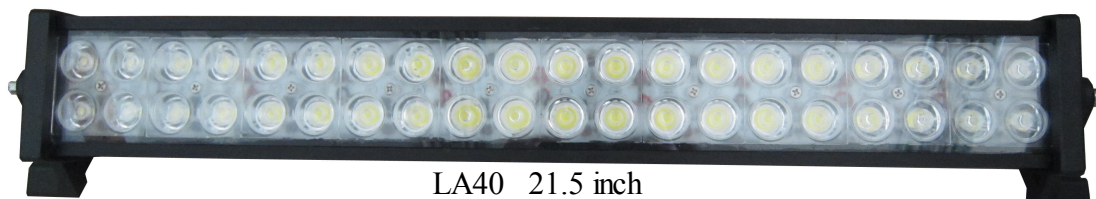

LIGHT ATTACK LIGHTBARS

LA40 21.5 inch

Voltage	10-30 DC
Waterproof Rating	IP 67
Leds	3watt High Intensity EPISTAR LEDs
Colour Temperature	6000K
Lens Material	PMMA
Reflectors	precision cut reflectors
Mounting bracket	2 x Aluminium end brackets 1.5 inch each
Housing	Diecast aluminium
Beam pattern	spot or spread ONLY
Aluminium Heat sink	for exceptional heat dispersion

LIGHT ATTACK LIGHTBAR Available in 5 sizes

Reorder No	Part No	Length without bracket	Watts	HIGH Intensity 3 watt EPISTAR LEDs	LUMEN OUTPUT	RRP
LA12	ASL-LA12	7.5 inch	36	12	2160	\$265
LA24	ASL-LA24	13.5	72	24	4320	\$375
LA40	ASL-LA40	21.5	120	40	7200	\$575
LA60	ASL-LA60	31.5	180	60	10800	\$775
LA80	ASL-LA80	41.5	240	80	14400	\$936

all prices include GST plus freight

LA24 13.5 inch

Aluminium Heat sink